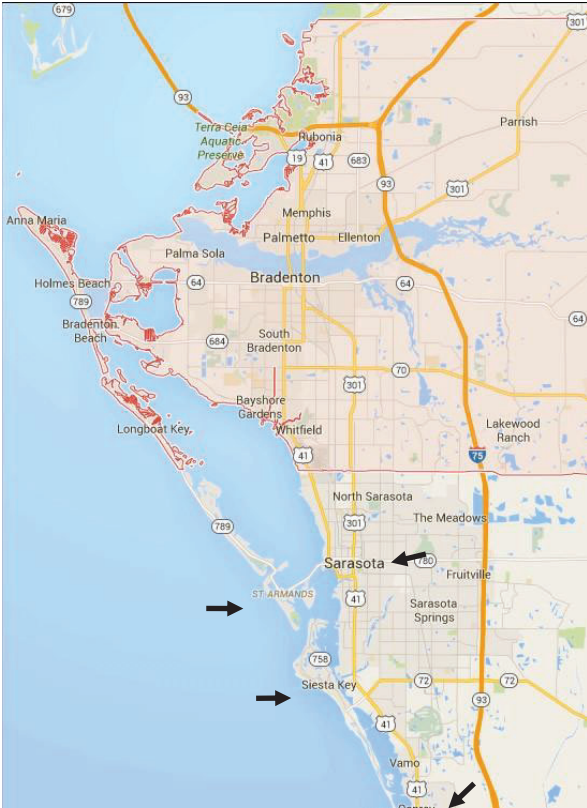

## SARASOTA COUNTY MEETINGS

SR = Sarasota  
 St.A = St Armands Circle  
 SK = Siesta Key  
 NO = Nokomis

**To save space, 1 location address listed here:**

GRATITUDE CLUB—SR Sarasota  
 530 Payne Pkwy rear enter (east of 301, off Oak)