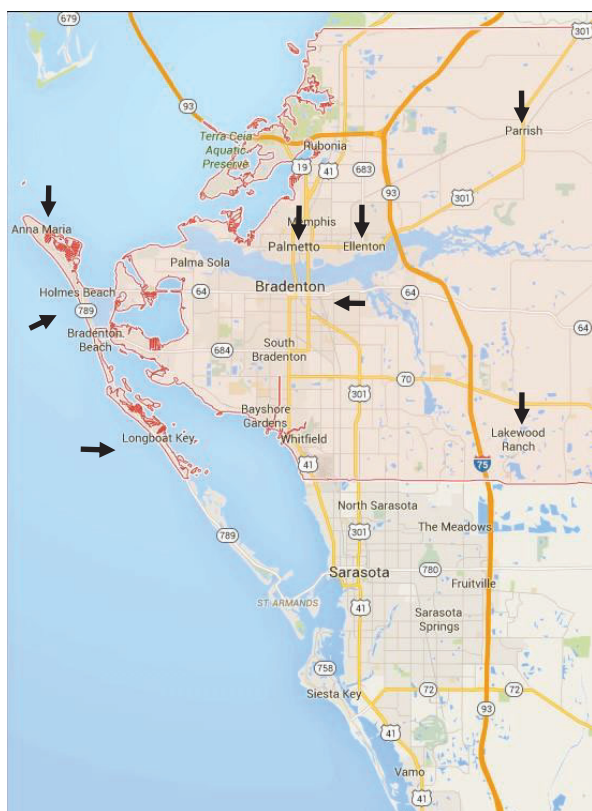

SARA-MANA INTERGROUP Nov 06, 2018

MANATEE COUNTY MEETINGS

- PR = Parrish
- PL = Palmetto
- EL = Ellenton
- BR = Bradenton
- AMI = Anna Maria Island
- HB = Holmes Beach
- LB = Longboat Key
- LWR = Lakewood Ranch

To save space, 1 location address listed here:

SERENITY ROOM—BR Bradenton
St George's Church 912 63rd Ave W (east of 41)

AA HELPLINE (24 HR) 941-951-6810

Code = Meeting Type

- C = Closed, alcoholics only
- O = Open, everyone welcome as observers

- 12&12 = 12 Steps/12 Traditions
- ABSI = As Bill Sees It
- Beg = Beginners
- BB = Big Book
- D = Discussion
- DRef = Daily Reflections
- GV = Grapvine
- Lit = Literature
- LS = Living Sober
- Med = Meditation
- P = Promises
- Sp = Speaker
- Step = Steps
- T = Traditions

MONDAY

PR 7:30 pm NORTH RIVER MON NITE AA CD, L^{ast}OSp
Parrish United Methodist Ch 12180 US Hwy 301 N (& 69th)

PL 7:00 pm SINGLENES OF PURPOSE OLit
St Mary's Episcopal Ch 1010 24th St West

BR 7:30 am FRESH START OD
Gratitude Room 610 10th Street East Bradenton

BR 10:00 am IF GROUP OD
Faith United Methodist Ch (Banner Hall) 7215 1st Ave W

BR 10:00 am LIGHTHOUSE GROUP OBB
Trinity Methodist Ch 3200 Manatee Ave

BR 10:30 am SERENITY Serenity Room—BR OD

BR 1:00 pm SERENITY Serenity Room—BR OD

BR 4:00 pm SERENITY Serenity Room—BR OD

BR 5:30 pm FRESH START OD
Gratitude Room 610 10th Street East Bradenton

BR 6:00 pm SERENITY Serenity Room—BR OD

BR 7:30 pm 63RD AVE GROUP CD
Our Lady Queen Martyrs Ch 6600 Pennsylvania (off 9th St E)

BR 7:30 pm SALI (Sober And Living It) OD
Salvation Army 1204 14th St West

BR 8:00 pm BRADENTON YPG (YOUNG PEOPLE) OLit
First Baptist Bradenton Ch 1306 Manatee Ave West

BR 8:00 pm DOWNTOWN BRADENTON OBB
Trinity Lutheran Ch 2200 26th St West (enter from 27th)

AMI 10:30 am PASS—IT—ON OD
CrossPointe Fellowship 8605 Gulf Dr Holmes Beach

AMI 7:30 pm FRIENDS OF THE PELICAN CD/ABSI
Roser Memorial Community Ch 512 Pine Ave

LB 6:00 pm TWELFTH STEP OD, 1st & 3rd OBeg
Longboat Island Chapel 6200 Gulf of Mexico Dr

LWR 11:30 am UPPER ROOM BIG BOOK STUDY CBB
Harvest United Methodist Ch 14305 Covenant Way

LWR 7:30 pm HERE & NOW OD
St Mary Magdalene Episcopal Ch 11315 Palmbrush Tr