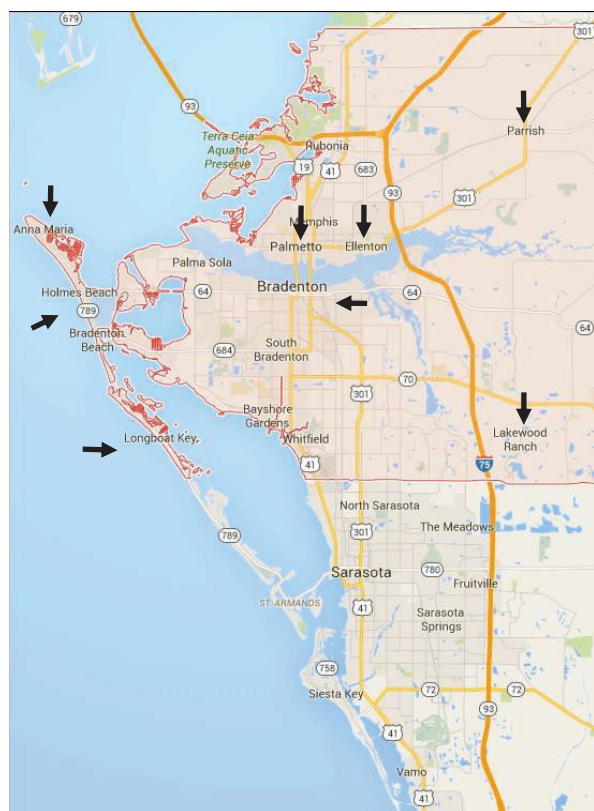

SARA-MANA INTERGROUP Nov 06, 2018

MANATEE COUNTY MEETINGS

- PR = Parrish
- PL = Palmetto
- EL = Ellenton
- BR = Bradenton
- AMI = Anna Maria Island
- HB = Holmes Beach
- LB = Longboat Key
- LWR = Lakewood Ranch

To save space, 1 location address listed here:

SERENITY ROOM—BR Bradenton
 St George's Church 912 63rd Ave W (east of 41)

MONDAY

- BR 7:30 am FRESH START OD**
Gratitude Room 610 10th Street East Bradenton
- BR 10:00 am IF GROUP OD**
Faith United Methodist Ch (Banner Hall) 7215 1st Ave W
- BR 10:00 am LIGHTHOUSE GROUP OBB**
Trinity Methodist Ch 3200 Manatee Ave
- BR 10:30 am SERENITY Serenity Room—BR OD**
- AMI 10:30 am PASS—IT—ON OD**
CrossPointe Fellowship 8605 Gulf Dr Holmes Beach
- LWR 11:30 am UPPER ROOM BIG BOOK STUDY CBB**
Harvest United Methodist Ch 14305 Covenant Way
- BR 1:00 pm SERENITY Serenity Room—BR OD**
- BR 4:00 pm SERENITY Serenity Room—BR OD**
- BR 5:30 pm FRESH START OD**
Gratitude Room 610 10th Street East Bradenton
- BR 6:00 pm SERENITY Serenity Room—BR OD**
- LB 6:00 pm TWELFTH STEP OD, 1st & 3rd OBeg**
Longboat Island Chapel 6200 Gulf of Mexico Dr
- PL 7:00 pm SINGLENESS OF PURPOSE OLit**
St Mary's Episcopal Ch 1010 24th St West
- BR 7:30 pm 63RD AVE GROUP CD**
Our Lady Queen Martyrs Ch 6600 Pennsylvania (off 9th St E)
- BR 7:30 pm SALI (Sober And Living It) OD**
Salvation Army 1204 14th St West
- LWR 7:30 pm HERE & NOW OD**
St Mary Magdalene Episcopal Ch 11315 Palmbrush Tr
- PR 7:30 pm NORTH RIVER MON NITE AA CD, L^{ast}OSp**
Parrish United Methodist Ch 12180 US Hwy 301 N (& 69th)
- AMI 7:30 pm FRIENDS OF THE PELICAN CD/ABSI**
Roser Memorial Community Ch 512 Pine Ave
- BR 8:00 pm BRADENTON YPG (YOUNG PEOPLE) OLit**
First Baptist Bradenton Ch 1306 Manatee Ave West
- BR 8:00 pm DOWNTOWN BRADENTON OBB**
Trinity Lutheran Ch 2200 26th St West (enter from 27th)