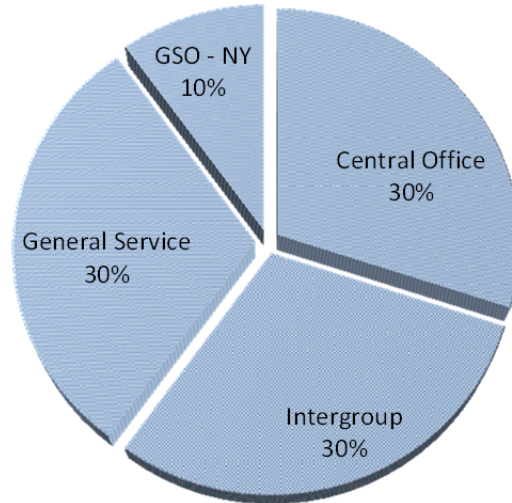

Suggested Group Contributions

30 - 30 - 30 - 10

Central Office

30% Central Office:
1748 Independence Blvd. Suite B-2
Sarasota, FL 34234

Intergroup

30% Intergroup
1748 Independence Blvd. Suite B-2
Sarasota, FL 34234